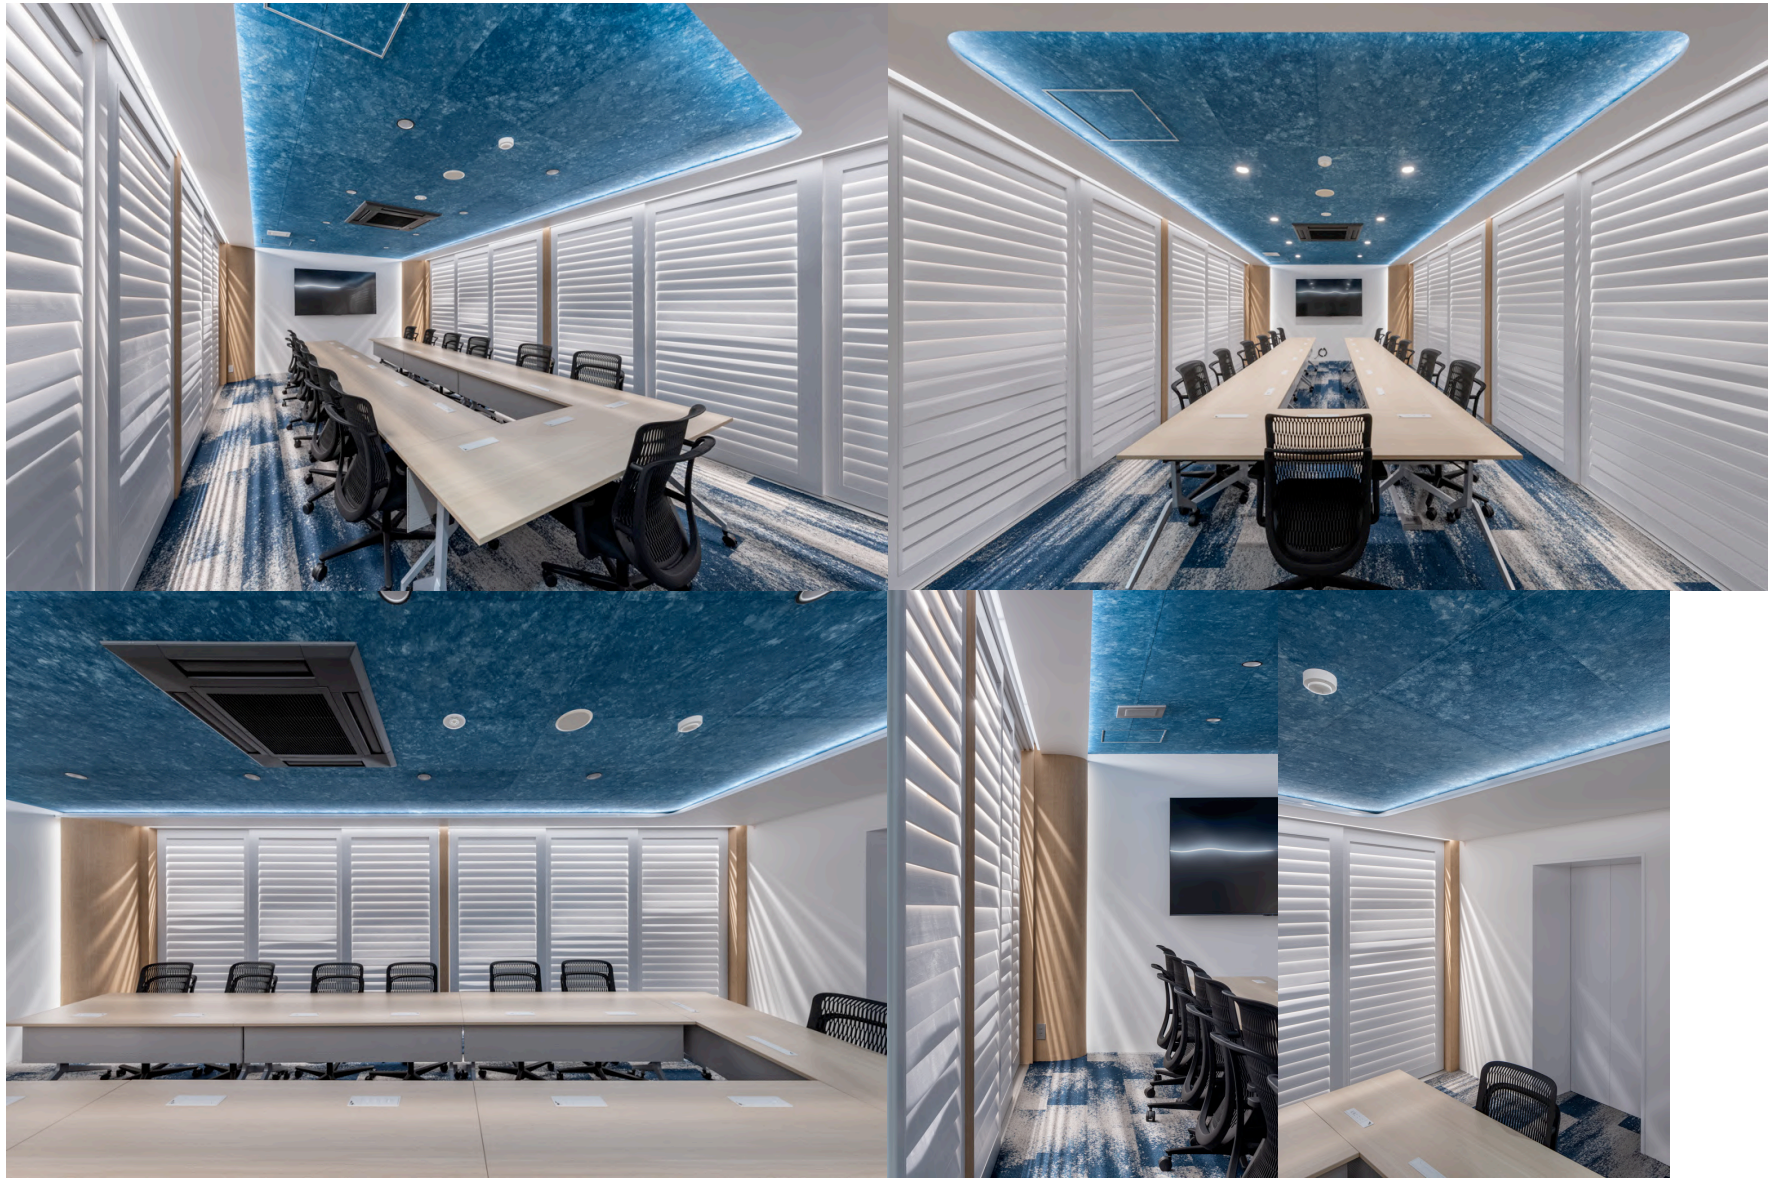

WORKS

OFFICE

LUSTYdesign Inc.

url: <http://lusty-design.com> tel: +81-6-6136-6607 fax: +81-6-6136-6707
add: TOSABORI IVY F6, 2-1-6 Tosabori, Nishi-ku Osaka-shi, Osaka 550-0001, Japan